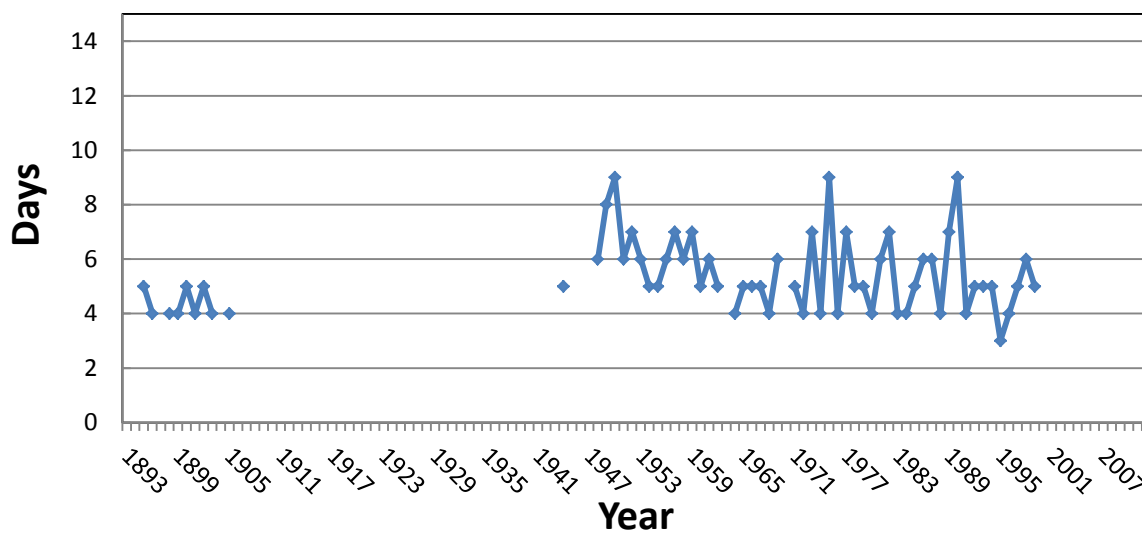

NEWK - Consecutive Precipitation