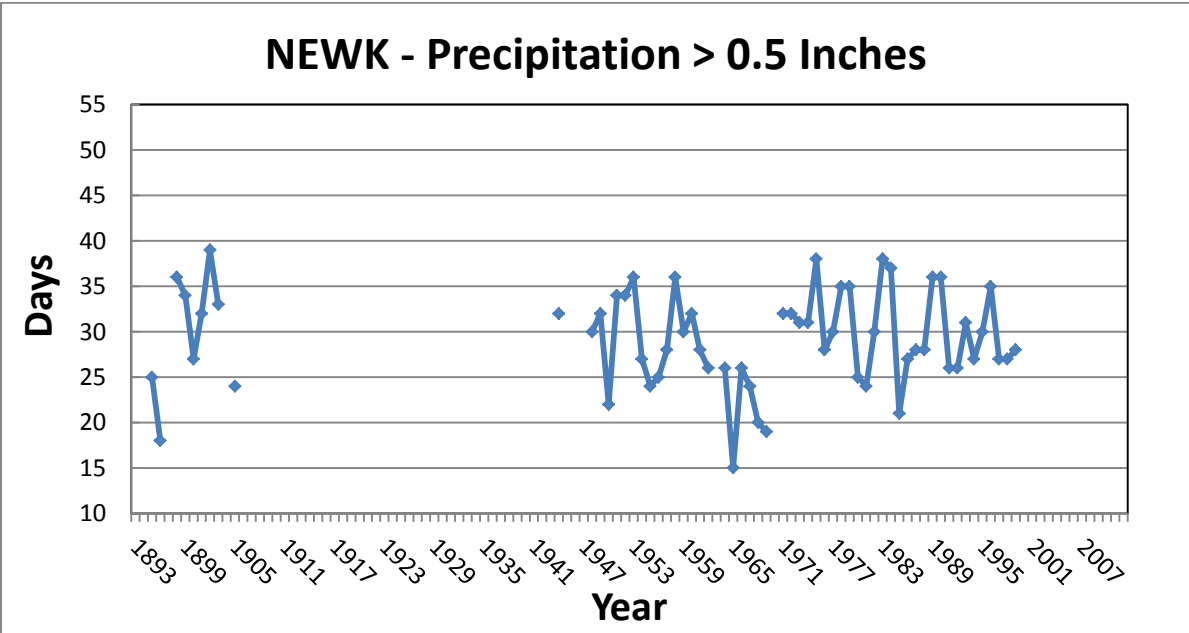

Precipitation Variable 1894-2006:

NEWARK UNIV FARM (NEWK); COOPID 076410

NEWK - Precipitation > 1.0 Inches

NEWK - Precipitation > 2.0 Inches

NEWK - Precipitation > 3.0 Inches

NEWK - Precipitation > 4.0 Inches

NEWK- Precipitation > 5.0 Inches

NEWK - Consecutive Precipitation

NEWK - Maximum One Day Precipitation

NEWK - Maximum Two Day Precipitation

NEWK - Annual Precipitation

NEWK - Summer Precipitation

NEWK - Winter Precipitation