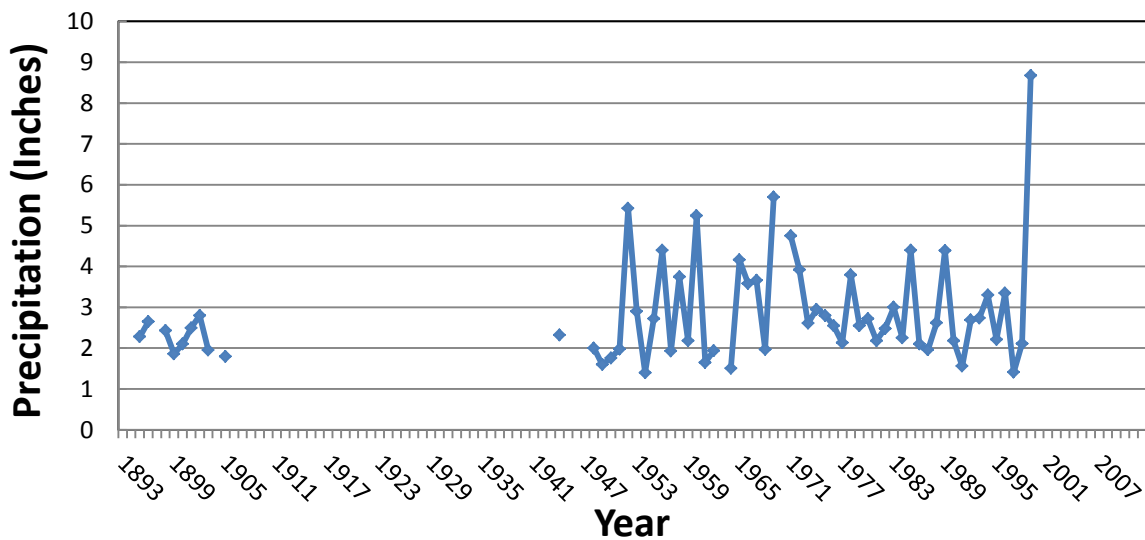

Precipitation Variable 1894-2006:

NEWARK UNIV FARM (NEWK); COOPID 076410

NEWK - Precipitation > 1.0 Inches

NEWK - Precipitation > 2.0 Inches

NEWK - Precipitation > 3.0 Inches

NEWK - Precipitation > 4.0 Inches

NEWK- Precipitation > 5.0 Inches

NEWK - Consecutive Precipitation

NEWK - Maximum One Day Precipitation

NEWK - Maximum Two Day Precipitation

NEWK - Annual Precipitation

NEWK - Summer Precipitation

NEWK - Winter Precipitation