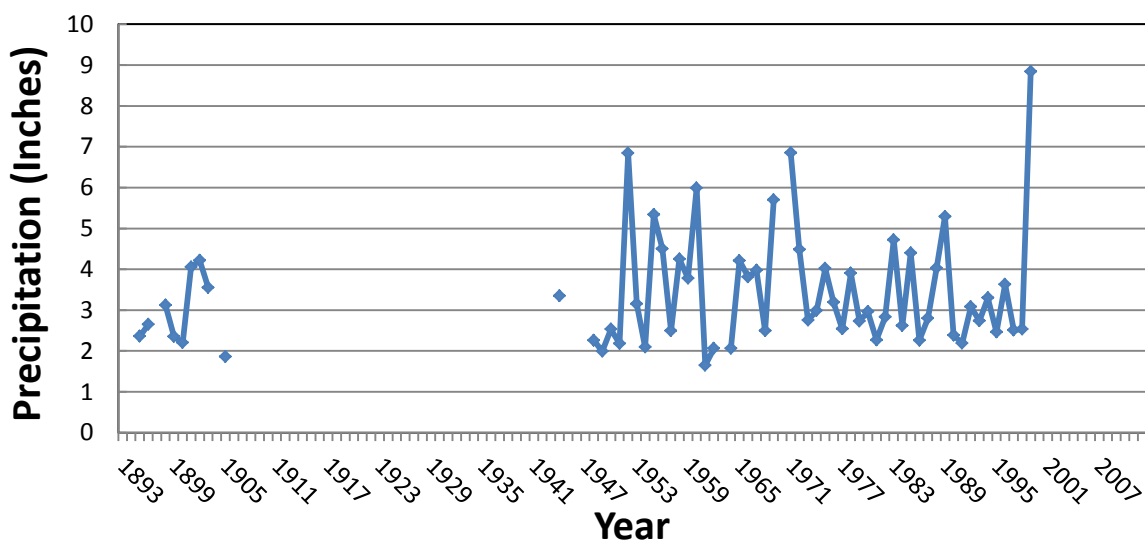

NEWK- Precipitation > 5.0 Inches

NEWK - Consecutive Precipitation

NEWK - Maximum One Day Precipitation

NEWK - Maximum Two Day Precipitation

NEWK - Annual Precipitation

NEWK - Summer Precipitation

NEWK - Winter Precipitation