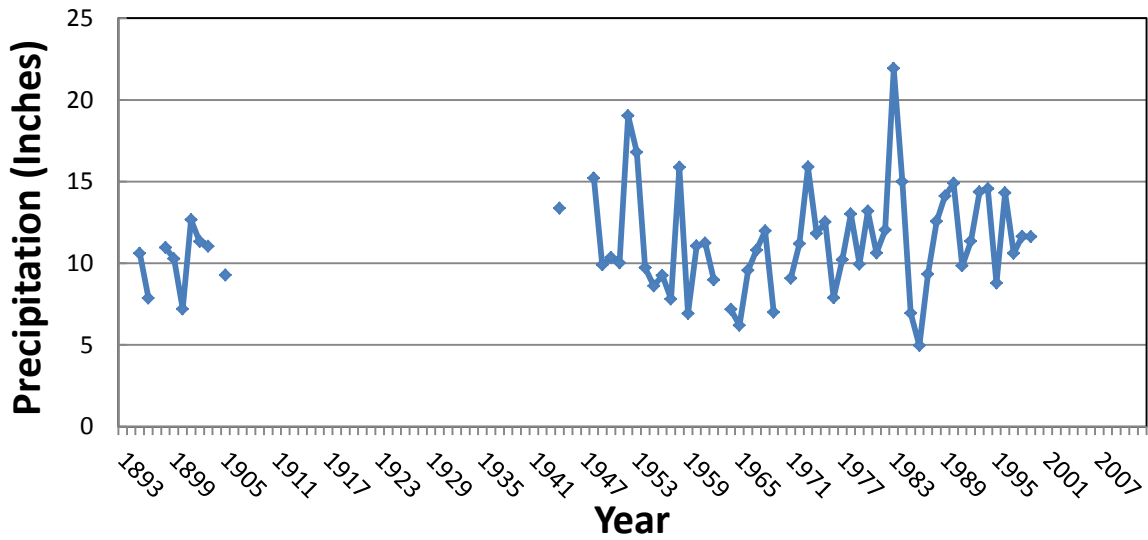

NEWK - Spring Precipitation