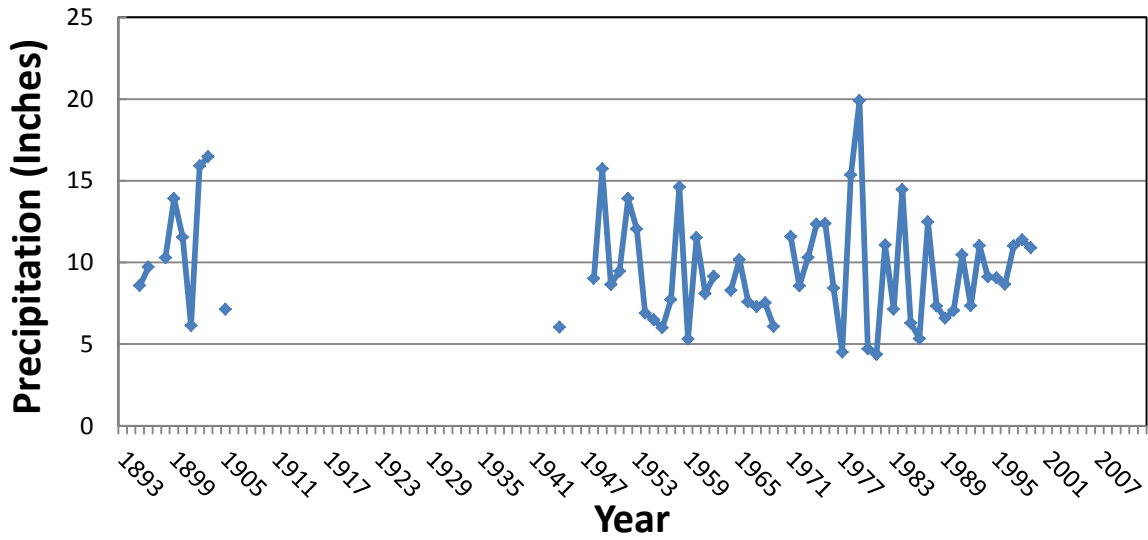

NEWK- Precipitation > 5.0 Inches

NEWK - Consecutive Precipitation

NEWK - Maximum One Day Precipitation

NEWK - Maximum Two Day Precipitation

NEWK - Annual Precipitation

NEWK - Summer Precipitation

NEWK - Winter Precipitation