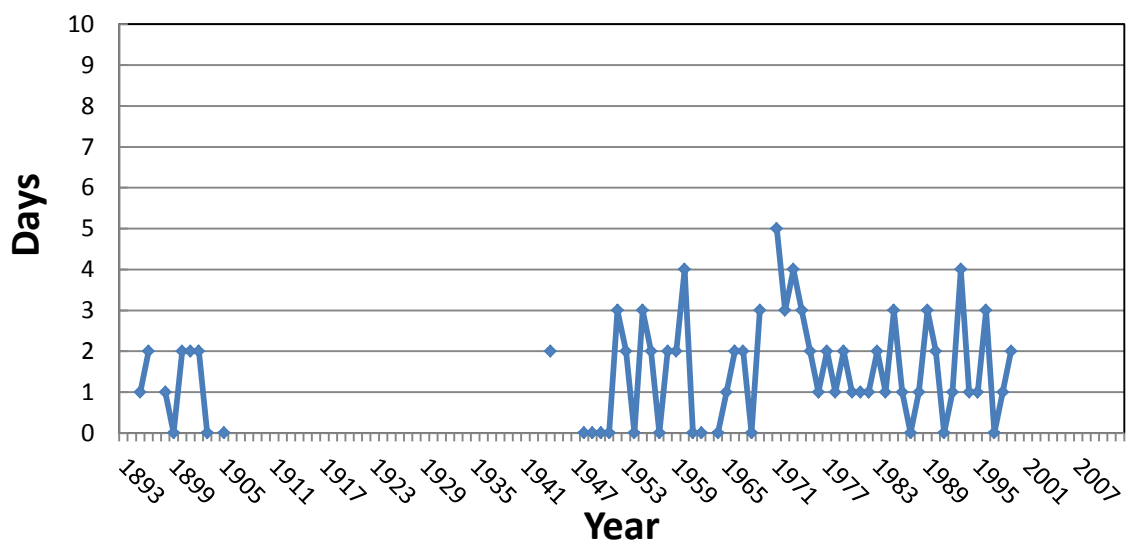

Precipitation Variable 1894-2006:

NEWARK UNIV FARM (NEWK); COOPID 076410

NEWK - Precipitation > 1.0 Inches

NEWK - Precipitation > 2.0 Inches

NEWK - Precipitation > 3.0 Inches

NEWK - Precipitation > 4.0 Inches

NEWK- Precipitation > 5.0 Inches

NEWK - Consecutive Precipitation

NEWK - Maximum One Day Precipitation

NEWK - Maximum Two Day Precipitation

NEWK - Annual Precipitation

NEWK - Summer Precipitation

NEWK - Winter Precipitation