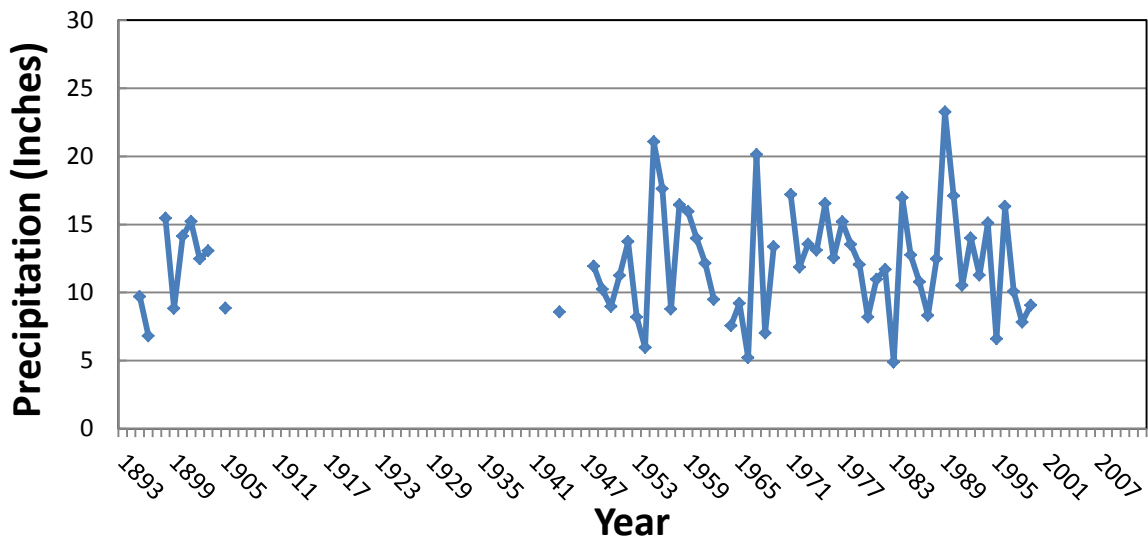

NEWK- Precipitation > 5.0 Inches

NEWK - Consecutive Precipitation

NEWK - Maximum One Day Precipitation

NEWK - Maximum Two Day Precipitation

NEWK - Annual Precipitation

NEWK - Summer Precipitation

NEWK - Winter Precipitation