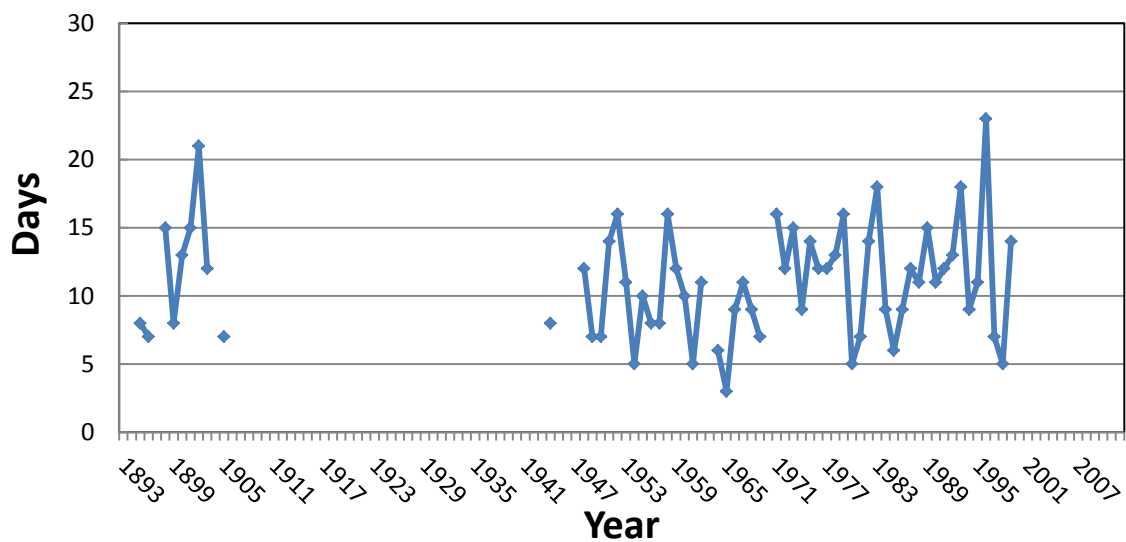

Precipitation Variable 1894-2006:

NEWARK UNIV FARM (NEWK); COOPID 076410

NEWK - Precipitation > 1.0 Inches

NEWK - Precipitation > 2.0 Inches

NEWK - Precipitation > 3.0 Inches

NEWK - Precipitation > 4.0 Inches

NEWK- Precipitation > 5.0 Inches

NEWK - Consecutive Precipitation

NEWK - Maximum One Day Precipitation

NEWK - Maximum Two Day Precipitation

NEWK - Annual Precipitation

NEWK - Summer Precipitation

NEWK - Winter Precipitation