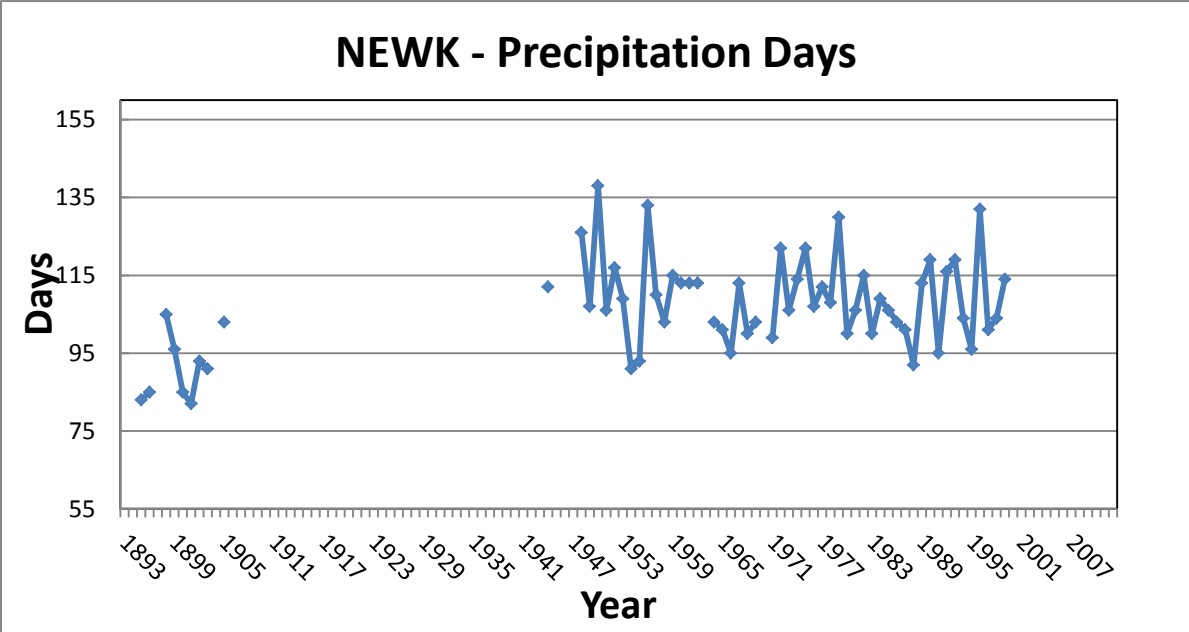

Precipitation Variable 1894-2006:

NEWARK UNIV FARM (NEWK); COOPID 076410

NEWK - Precipitation > 1.0 Inches

NEWK - Precipitation > 2.0 Inches

NEWK - Precipitation > 3.0 Inches

NEWK - Precipitation > 4.0 Inches

NEWK- Precipitation > 5.0 Inches

NEWK - Consecutive Precipitation

NEWK - Maximum One Day Precipitation

NEWK - Maximum Two Day Precipitation

NEWK - Annual Precipitation

NEWK - Summer Precipitation

NEWK - Winter Precipitation