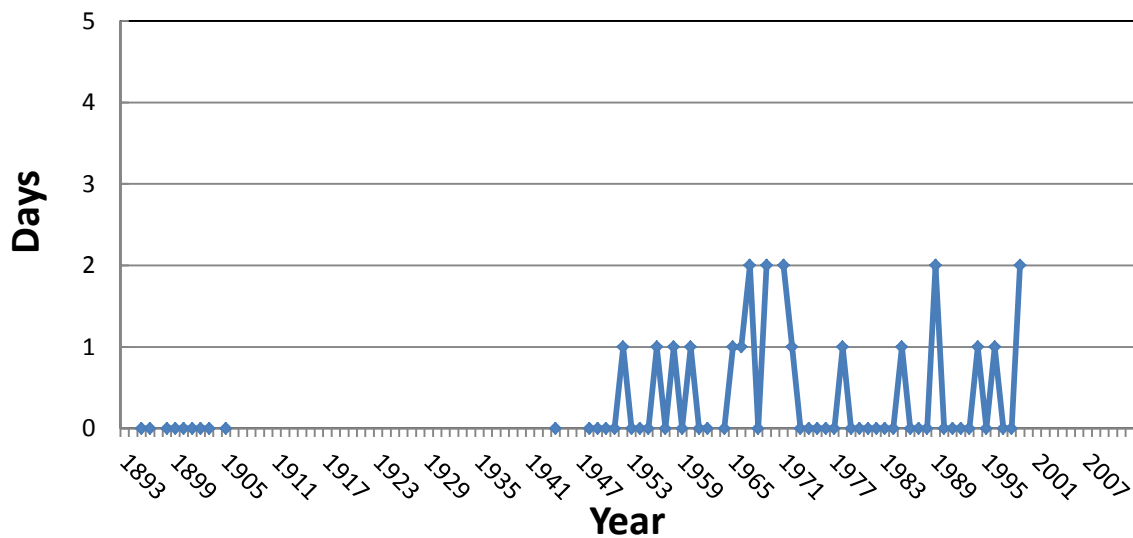

Precipitation Variable 1894-2006:

NEWARK UNIV FARM (NEWK); COOPID 076410

NEWK - Precipitation > 1.0 Inches

NEWK - Precipitation > 2.0 Inches

NEWK - Precipitation > 3.0 Inches

NEWK - Precipitation > 4.0 Inches

NEWK- Precipitation > 5.0 Inches

NEWK - Consecutive Precipitation

NEWK - Maximum One Day Precipitation

NEWK - Maximum Two Day Precipitation

NEWK - Annual Precipitation

NEWK - Summer Precipitation

NEWK - Winter Precipitation