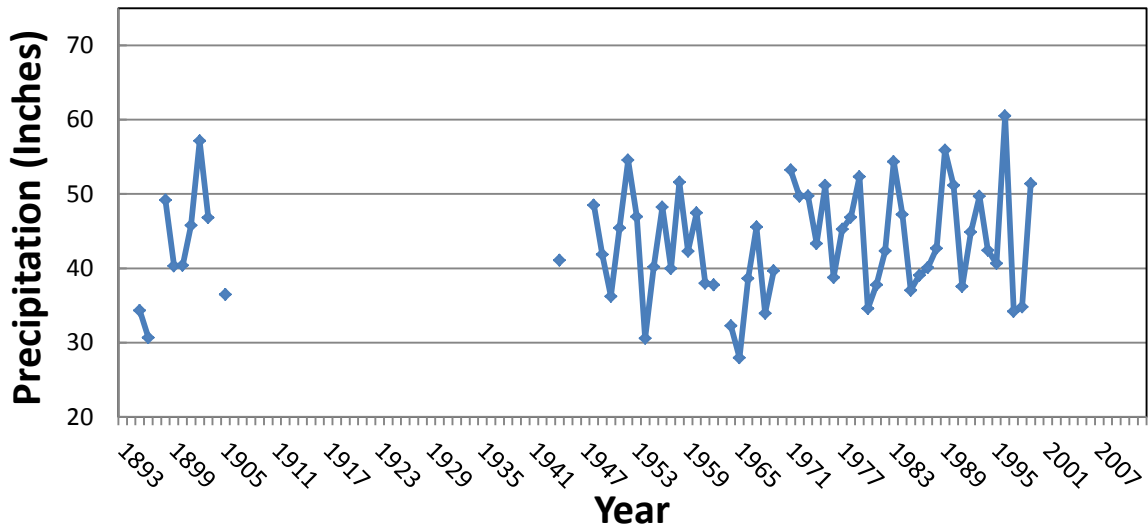

NEWK- Precipitation > 5.0 Inches

NEWK - Consecutive Precipitation

NEWK - Maximum One Day Precipitation

NEWK - Maximum Two Day Precipitation

NEWK - Annual Precipitation

NEWK - Summer Precipitation

NEWK - Winter Precipitation